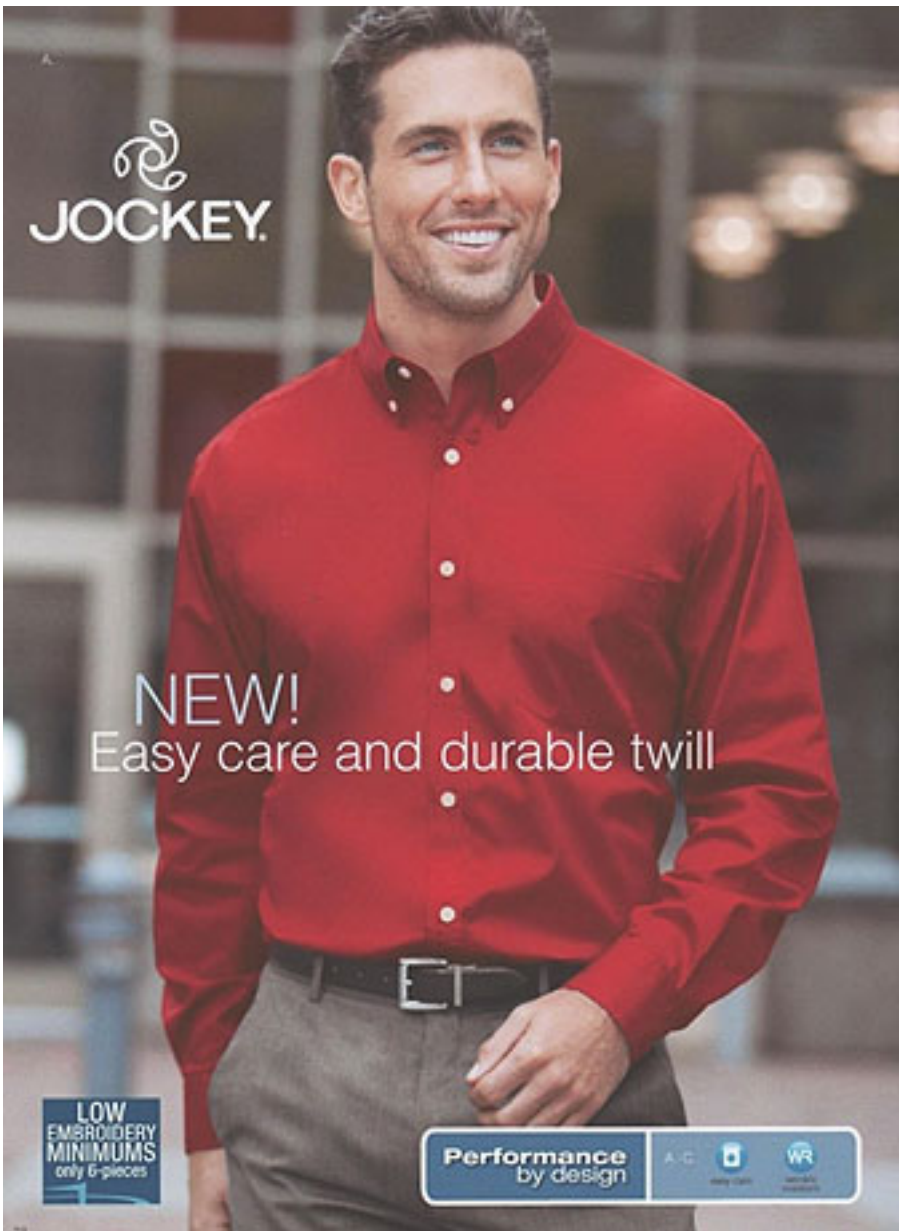

Tyler
Turner

Height	6 ft. 2 in.
Waist	32
Shoe	12
Eyes	Blue
Hair	Brown
Suit	41L
Shirt	16 x 34
Inseam	34

JOCKEY.

NEW!
Easy care and durable twill

**LOW
EMBROIDERY
MINIMUMS**
only 6-pieces

**Performance
by design** A-C  