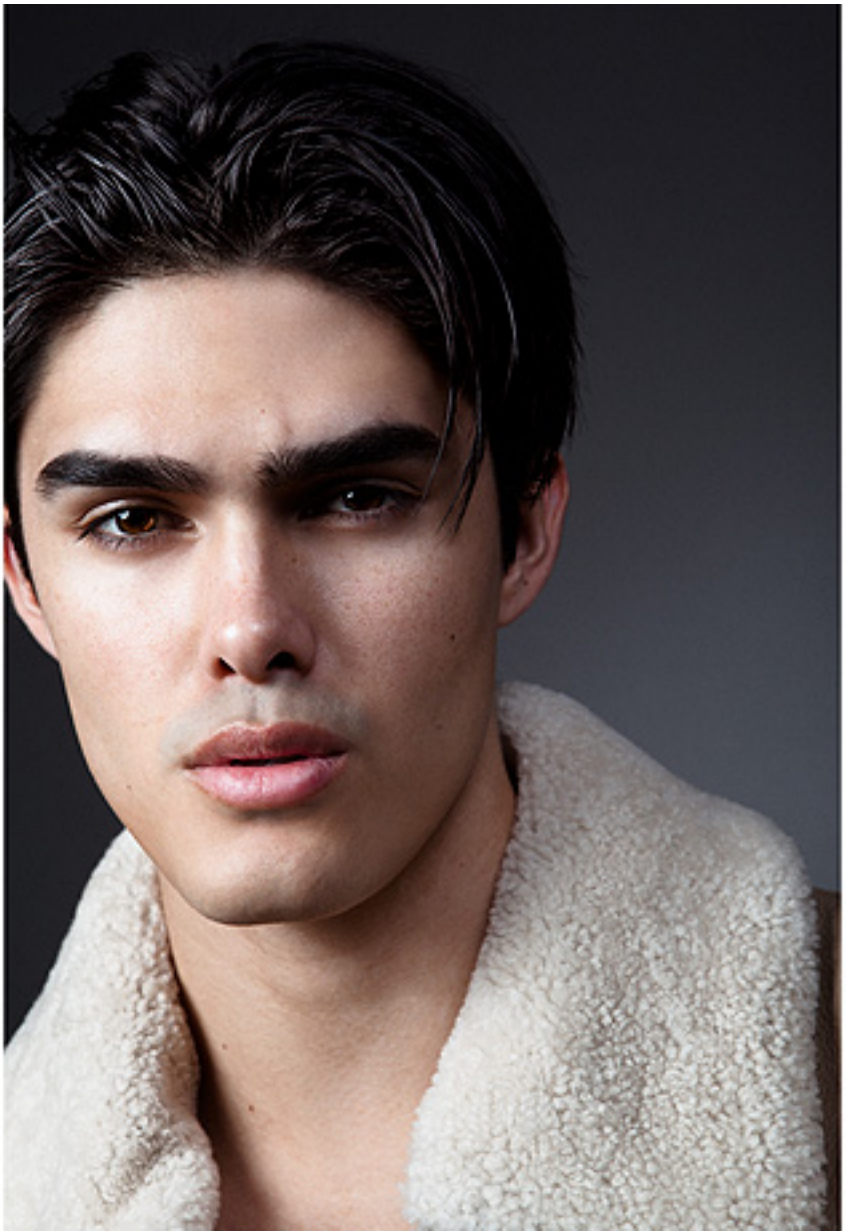

Thomas
Vollmar

Height	6 ft. 1 in.
Waist	31
Shoe	12
Eyes	Brown
Hair	Black
Suit	38L
Shirt	15 x 35
Inseam	32

When we eloped

PHOTOGRAPHS NIKOLIE KEMELLE
STYLING ASHLEY ABTANIE
HAIR TAKAYOSHI TSUKISAWA
MAKE UP JULIET JANE
PHOTO ASSISTANT JAMIE STRACHAN
MODEL THOMAS VÖLLMAR, of FUSION
MODEL SOURELA, of MDC