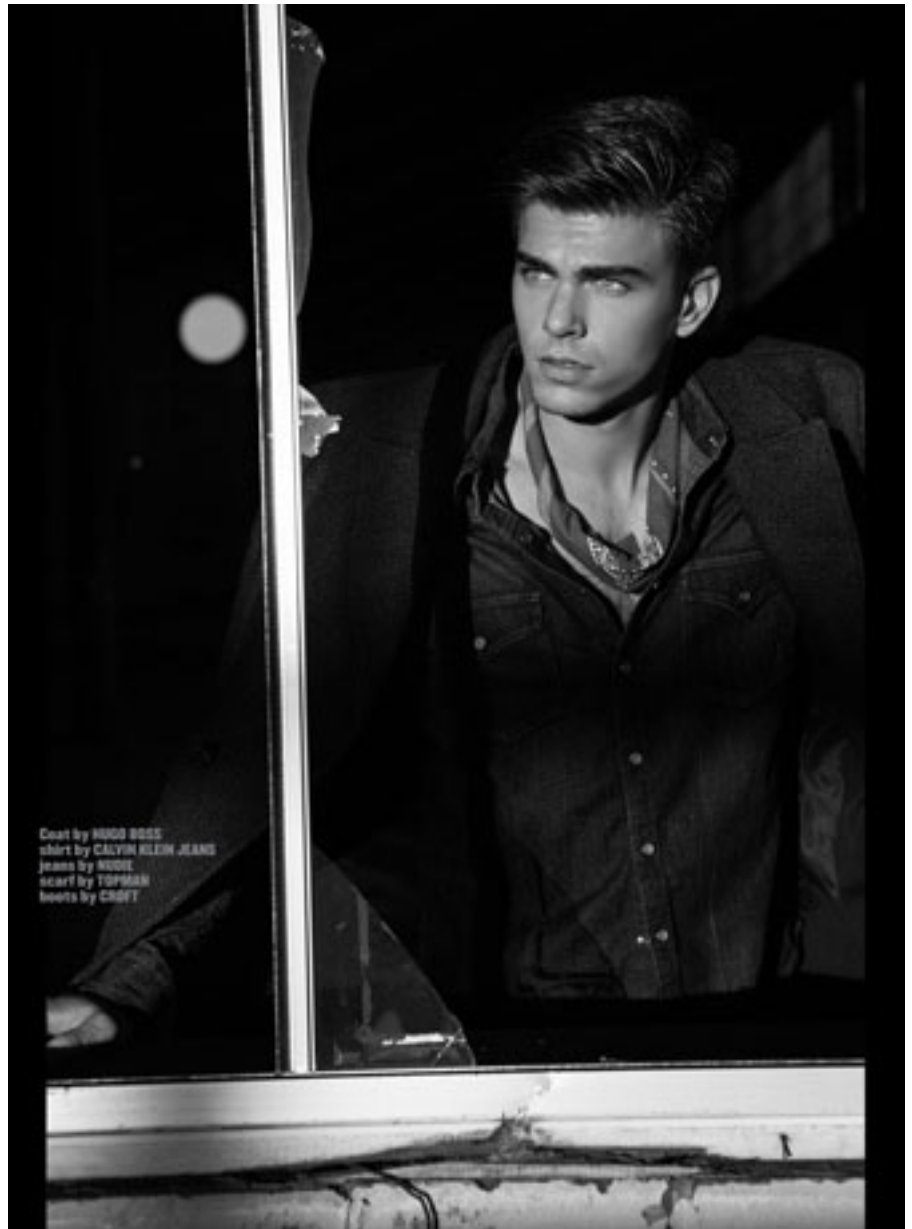

Kyle
Ellison

Height	6 ft. 2 in.
Waist	32
Shoe	12
Eyes	Blue
Hair	Brown
Suit	40L
Shirt	14.5x35
Inseam	33

Coat by HUGO BOSS
shirt by CALVIN KLEIN JEANS
jeans by HUGO
scarf by TOPMAN
boots by CROFT