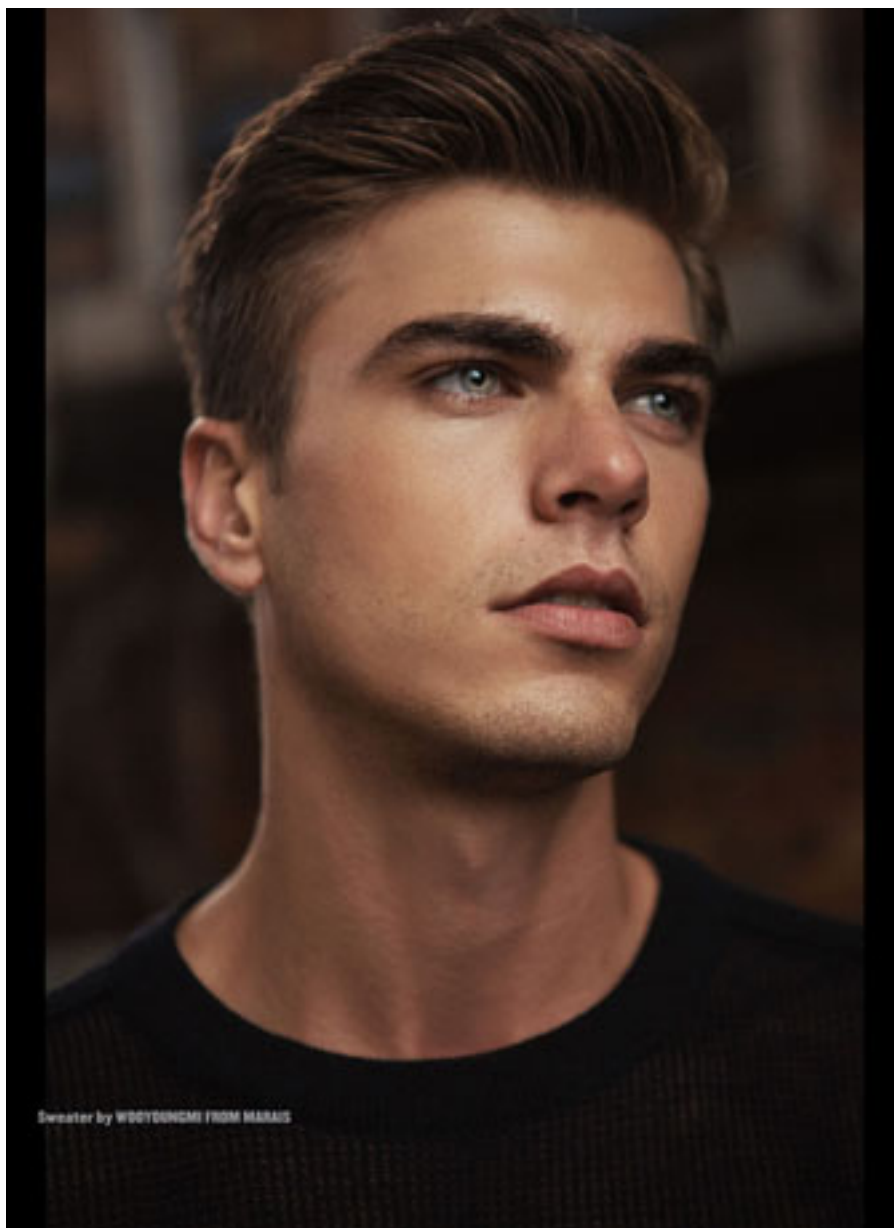

Kyle
Ellison

Height	6 ft. 2 in.
Waist	32
Shoe	12
Eyes	Blue
Hair	Brown
Suit	40L
Shirt	14.5x35
Inseam	33

Coat by HUGO BOSS
shirt by CALVIN KLEIN JEANS
jeans by HUGO
scarf by TOPMAN
boots by CROFT